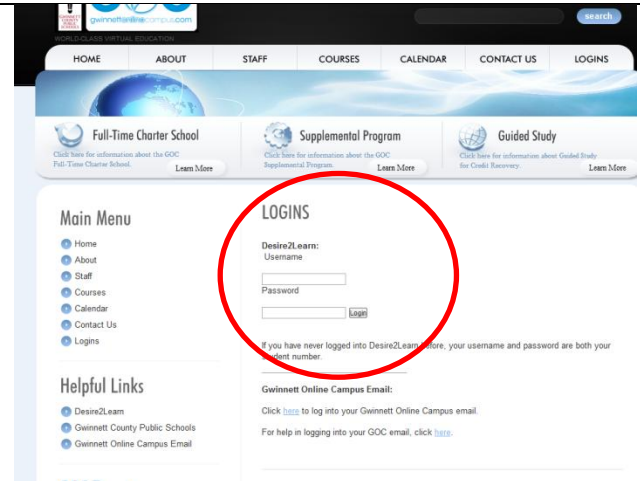

Math Tutorial Access

1. Go to the Gwinnett Online Campus Website : <http://www.gwinnettonlinecampus.com>
2. Click "LOGINS" in the upper right corner.
3. Username: lilburnmsmath
4. Password: lilburnmsmath
5. Select desired tutorial.
6. You will be prompted to "Click here" to begin the tutorial.