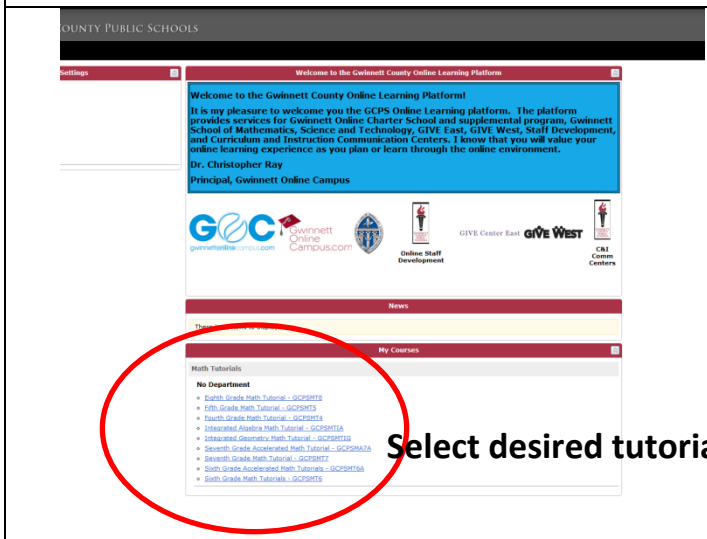

Math Tutorial Access

1. Go to the Gwinnett Online Campus Website : <http://www.gwinnettonlinecampus.com>
2. Click "LOGINS" in the upper right corner.
3. Username: lilburnmsmath
4. Password: lilburnmsmath
5. Select desired tutorial.
6. You will be prompted to "Click here" to begin the tutorial.

Select desired tutorial